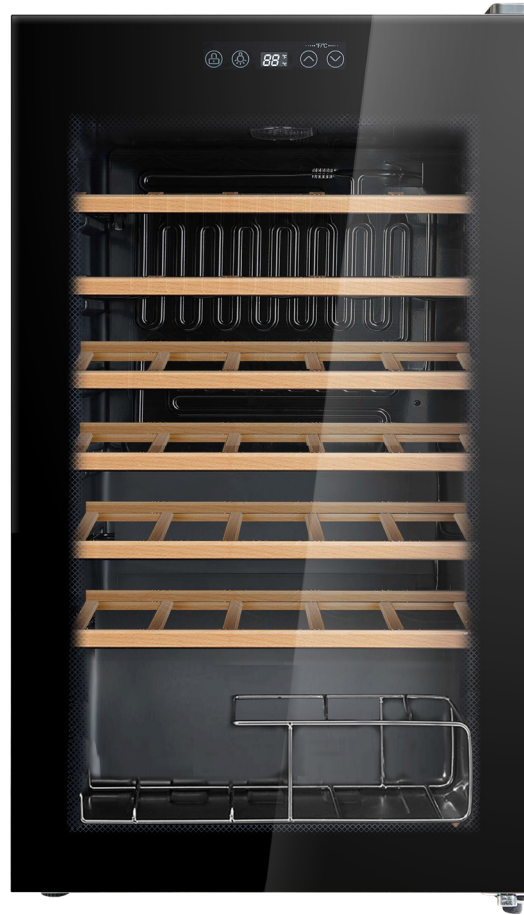

34 Bottle Wine Cooler

MODEL
HBRWC34B

FEATURES

- 34 Bottle Capacity
- LED Touch Control Panel
- Internal LED Light
- Double Glazed Glass Door
- 6 Timber Shelves
- Storage Basket
- Adjustable Feet

TEMPERATURE ZONE

5° C – 18° C

NOISE LEVEL

Quiet 39dbA

DIMENSIONS

Product (W,D,H)
480 x 440 x 842mm

WEIGHT

27.8kg Net
30kg Gross

REQUIREMENTS